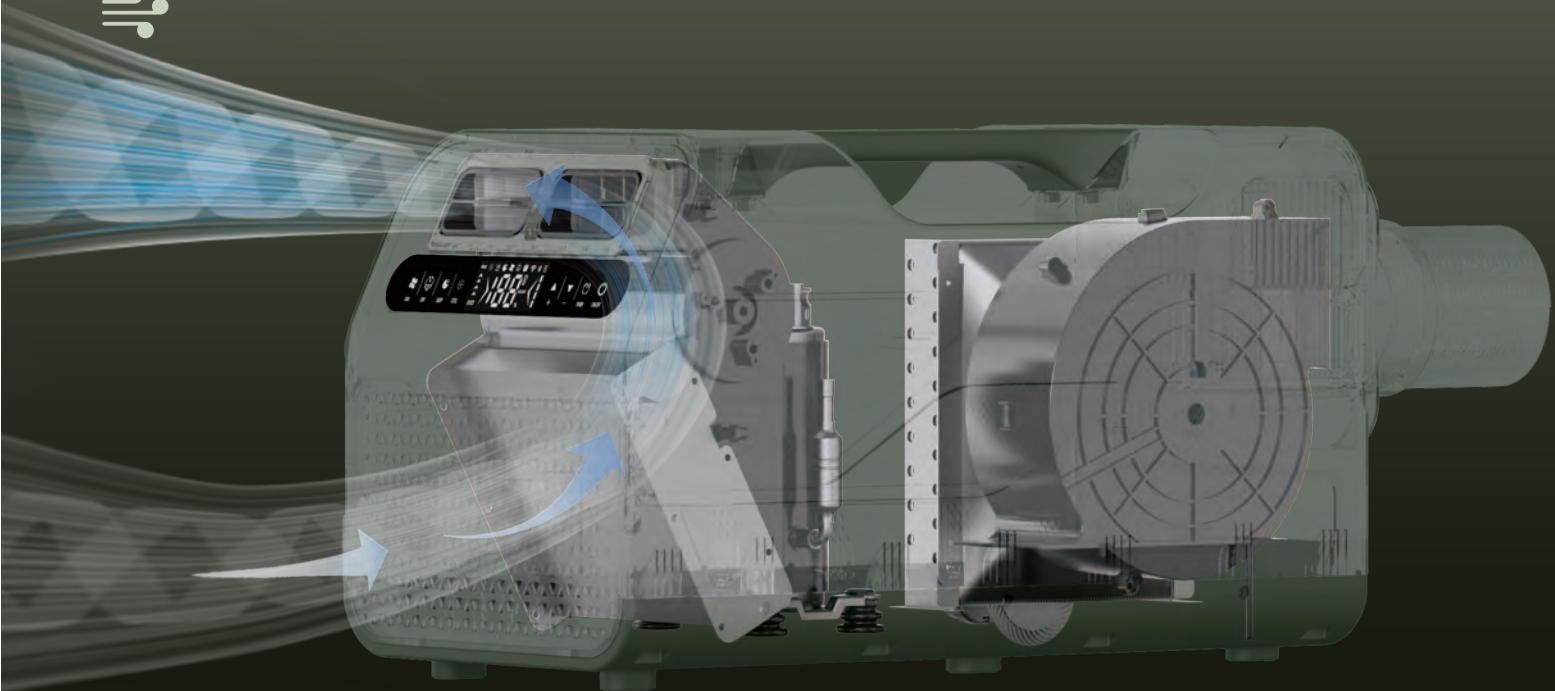

About Refrigeration

Efficient conversion

A breath of wind brings coolness

高效转换

风一吸，清凉立现