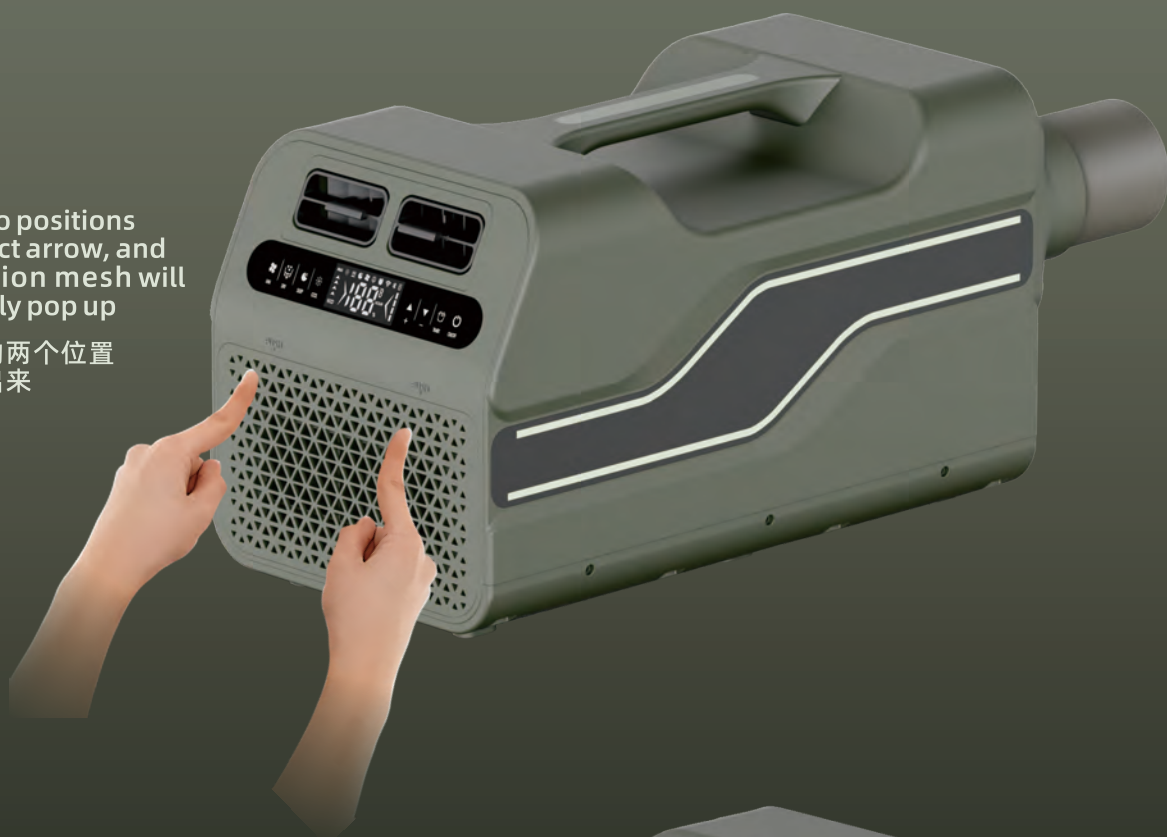

Guidance to replace the filter

更换过滤器的指南

PUSH

Press the two positions of the product arrow, and the ventilation mesh will automatically pop up

按产品箭头的两个位置锁扣自动弹出来

Cleaning

After opening the front screen, the filter can be removed and cleaned

打开前网后可将滤网拆除并清洁