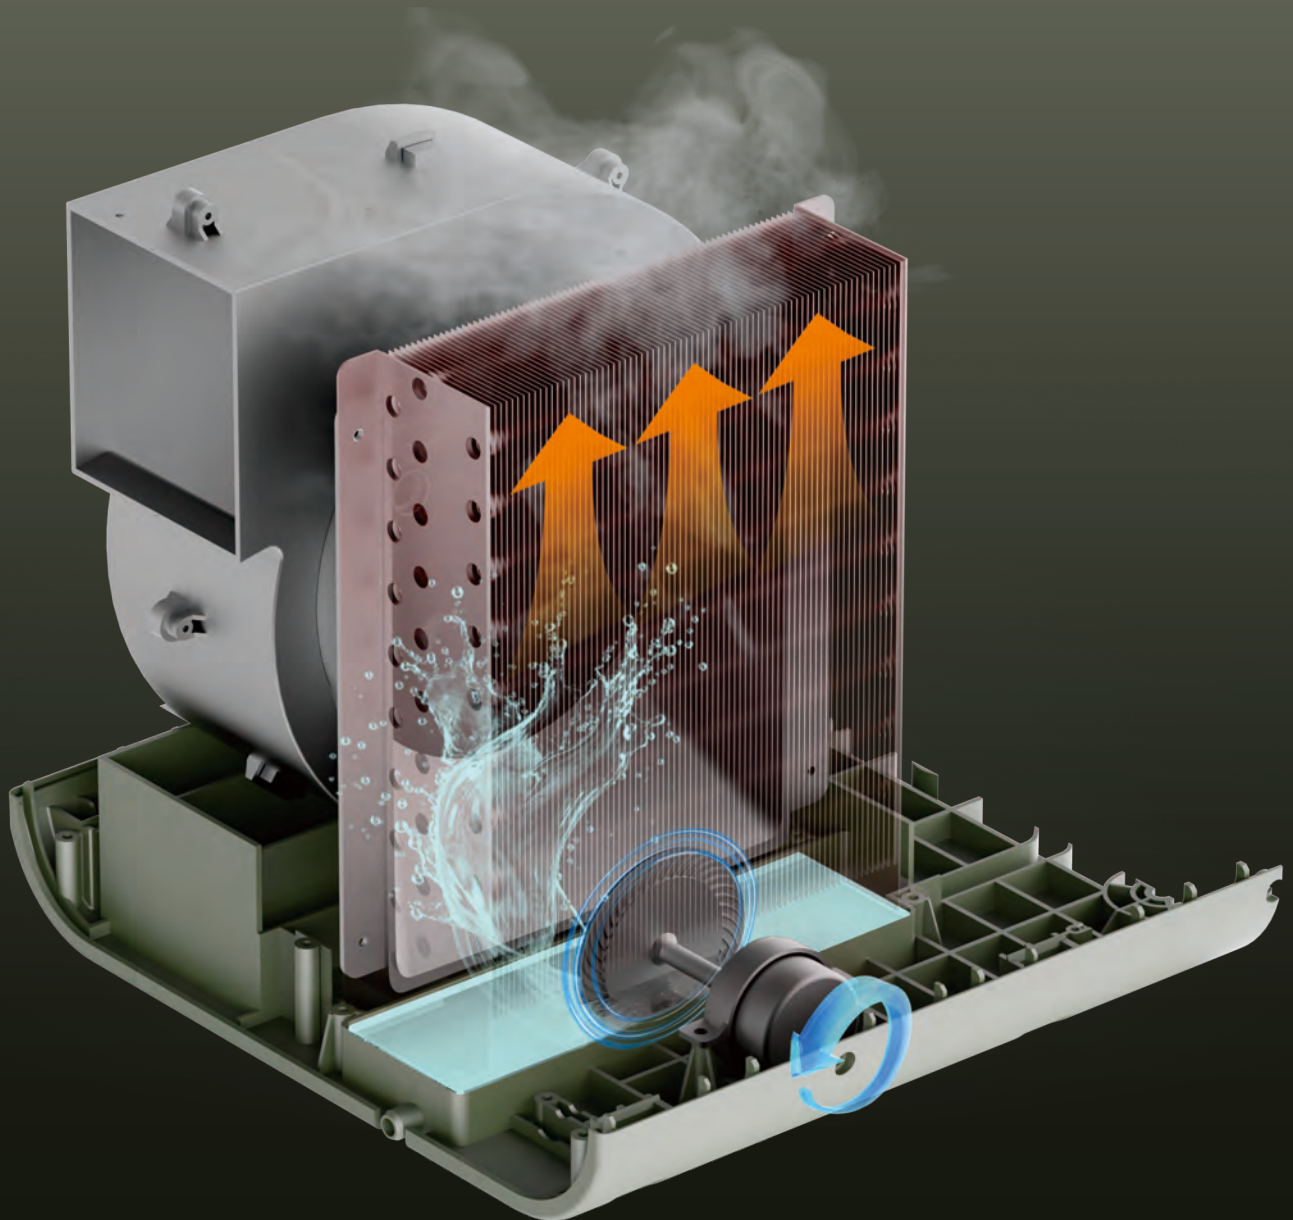

## High performance rotary compressor

松下高性能转子压缩机

# Atomization technology

Follow the water droplet to the surface of the condenser to help the condenser heat dissipate, evaporate the province to go to traditional air -conditioning drainage steps

打水轮将水滴甩至冷凝器表面帮助冷凝器散热  
蒸发省去传统空调排水步骤